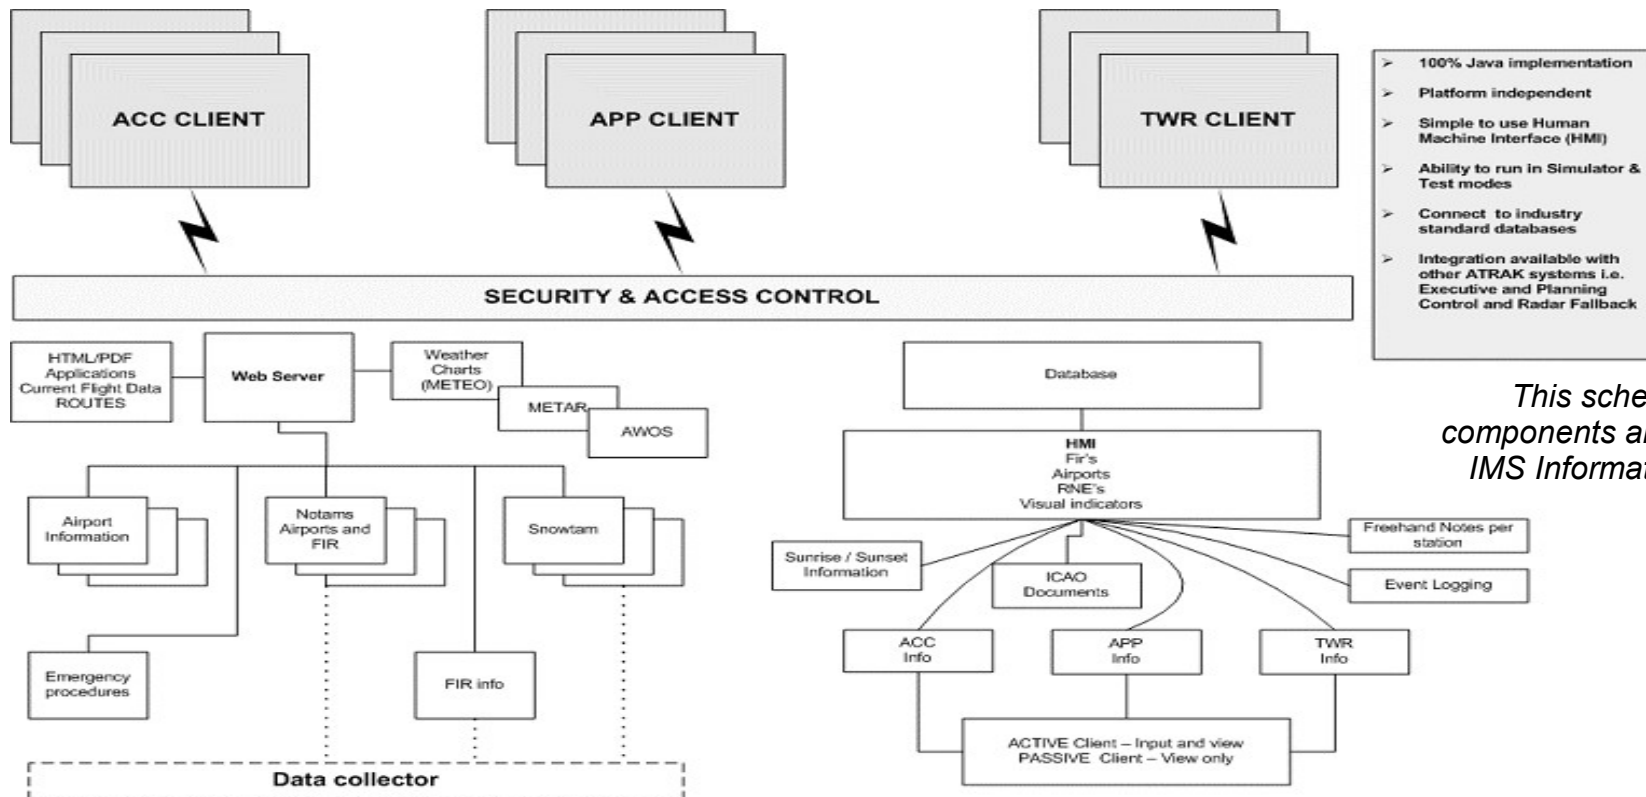

# ATRAK-IMS Information Management System – Architecture Schematic

- > 100% Java implementation
- > Platform independent
- > Simple to use Human Machine Interface (HMI)
- > Ability to run in Simulator & Test modes
- > Connect to industry standard databases
- > Integration available with other ATRAK systems i.e. Executive and Planning Control and Radar Fallback

*This schematic identifies the key components and interfaces of the ATRAK-IMS Information Management System.*

**ifield Computer Consultancy Limited**  
 7 Halsford Park Road, East Grinstead, West Sussex  
 RH19 1PW, United Kingdom  
 Tel: +44 (0) 1342 321873 Fax: +44 (0) 1342 316182  
 Email: enquiries@icc-atcsolutions.com